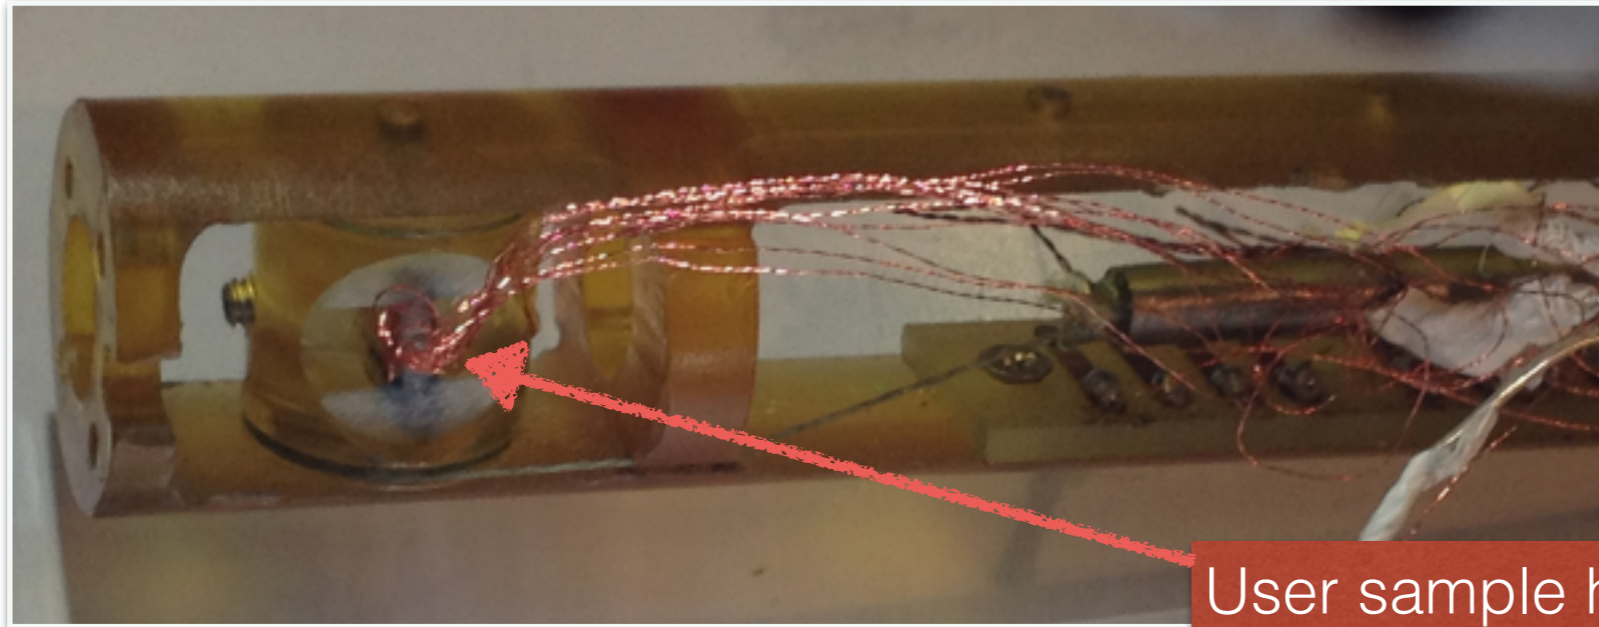

Portable Dil-Fridge (PDF) **Straight** Probe

IMPORTANT!
All corners of 8 pin headers need to be rounded off.

Portable Dil-Fridge (PDF) Rotating Probe

User sample holder

with a cover