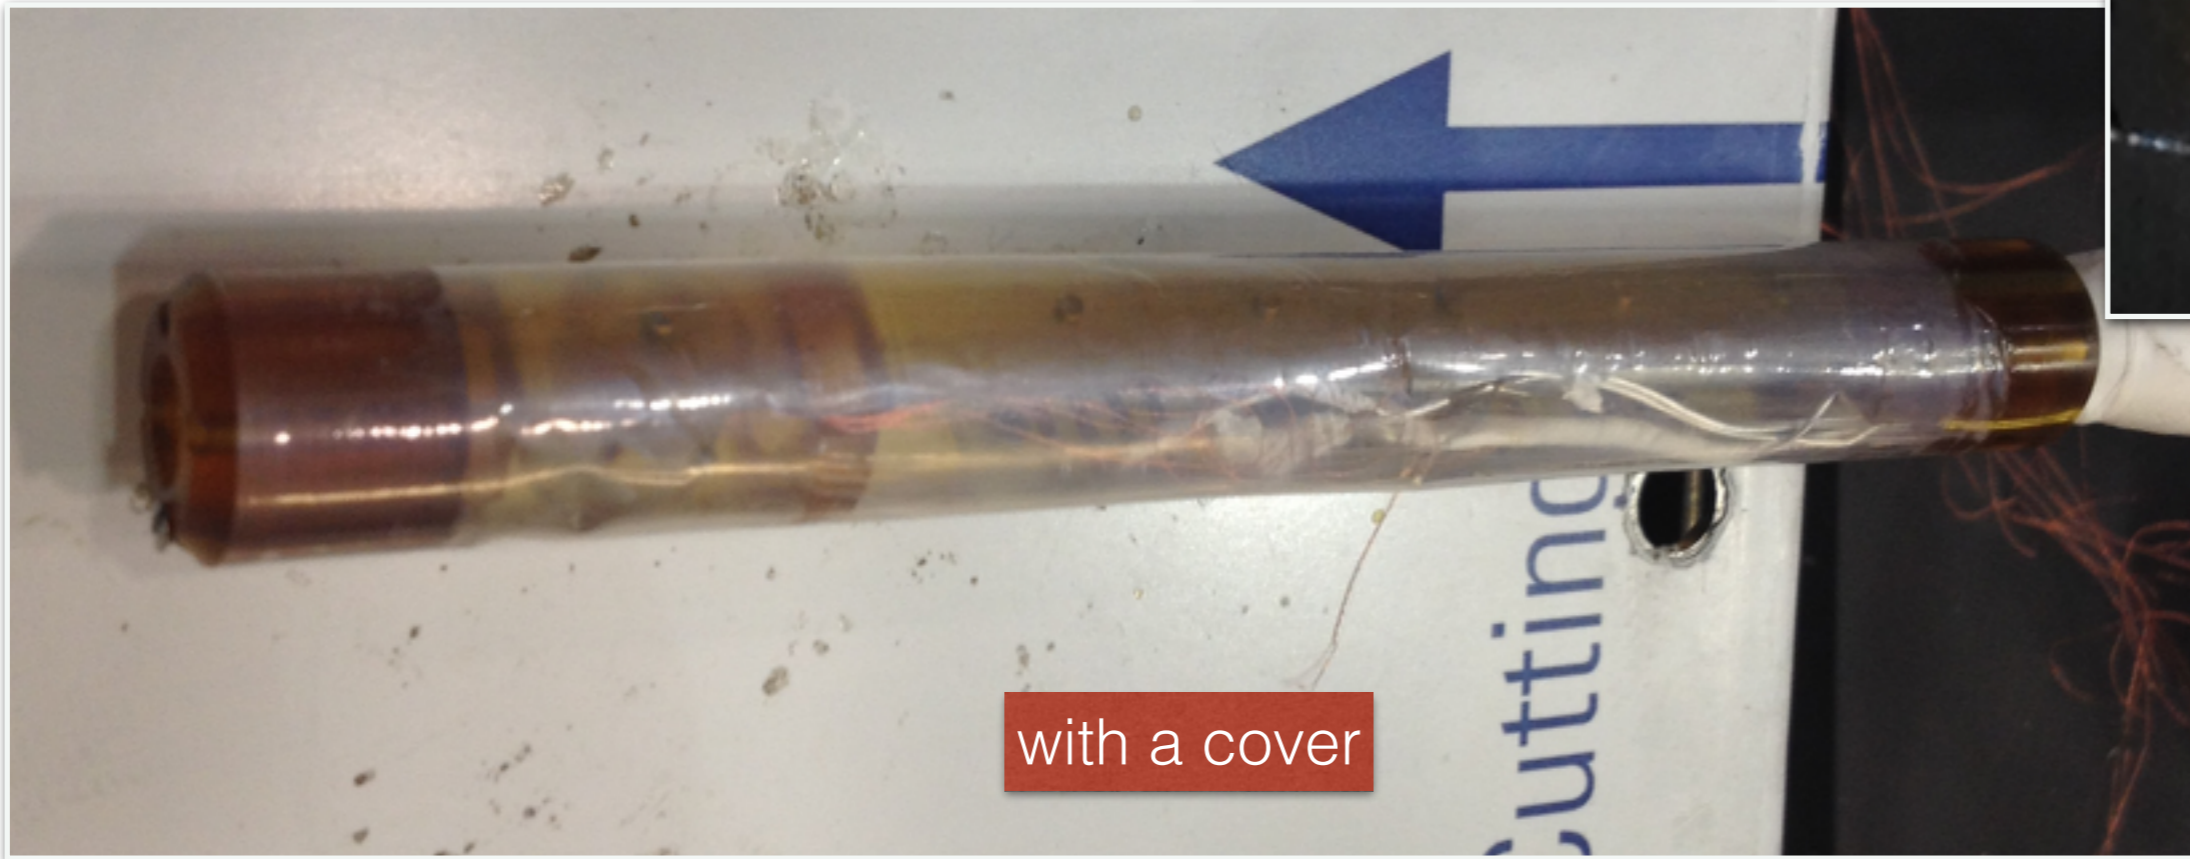

Portable Dil-Fridge (PDF) **Straight** Probe

IMPORTANT!
All corners of 8 pin headers need to be rounded off.

Portable Dil-Fridge (PDF) Rotating Probe

User sample holder

with a cover