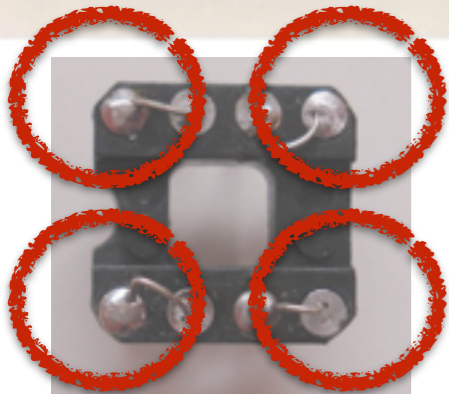

Portable Dil-Fridge (PDF) **Straight** Probe

IMPORTANT!
All corners of 8 pin headers need to be rounded off.

Portable Dil-Fridge (PDF) Rotating Probe

User sample holder

with a cover