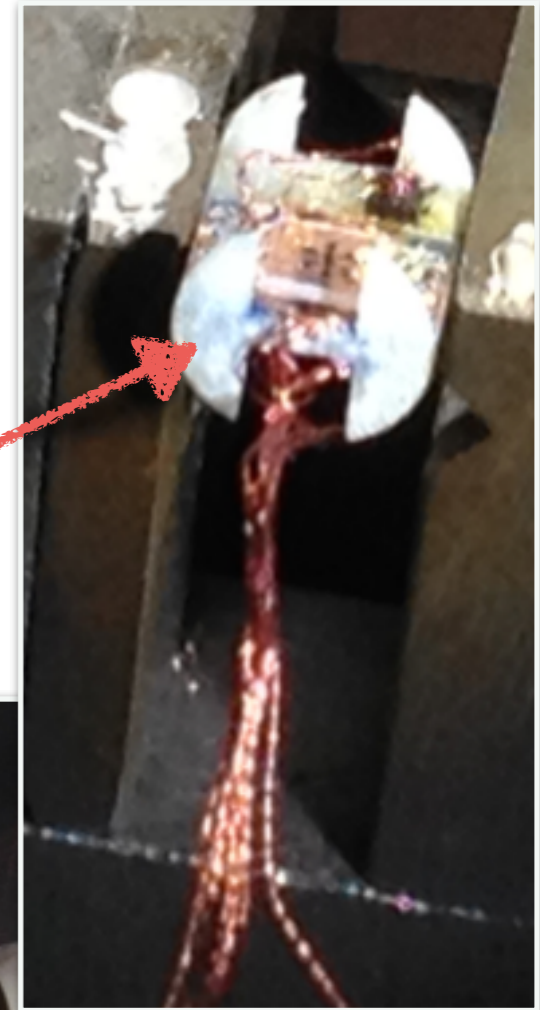

Portable Dil-Fridge (PDF) **Straight** Probe

IMPORTANT!
All corners of 8 pin headers need to be rounded off.

Portable Dil-Fridge (PDF) Rotating Probe

User sample holder

with a cover