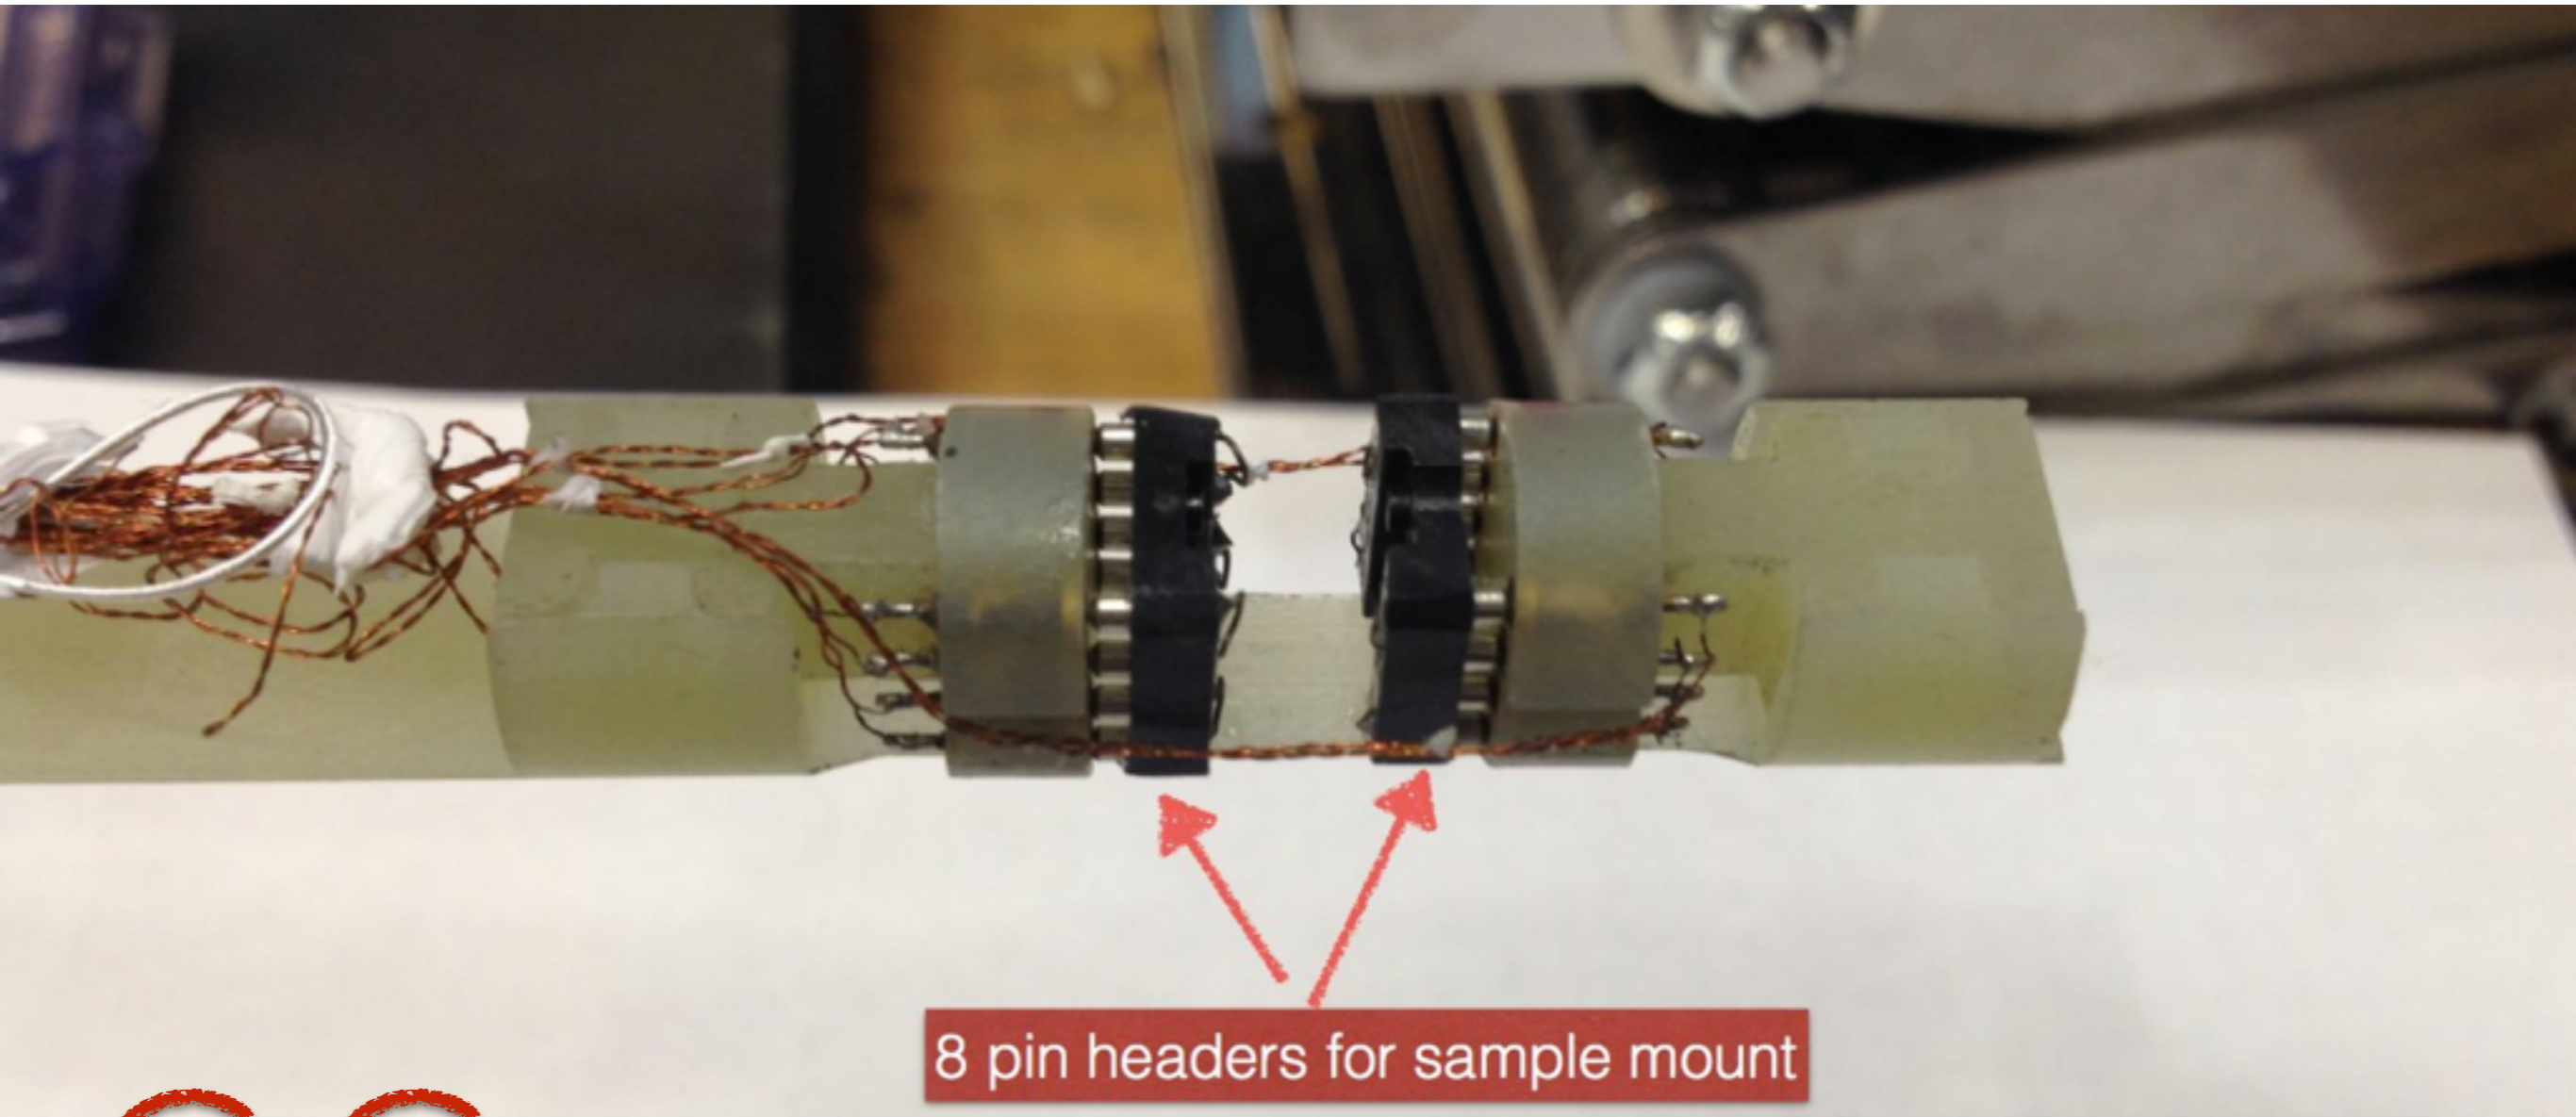

Portable Dil-Fridge (PDF) **Straight** Probe

IMPORTANT!
All corners of 8 pin headers need to be rounded off.

Portable Dil-Fridge (PDF) Rotating Probe

User sample holder

with a cover